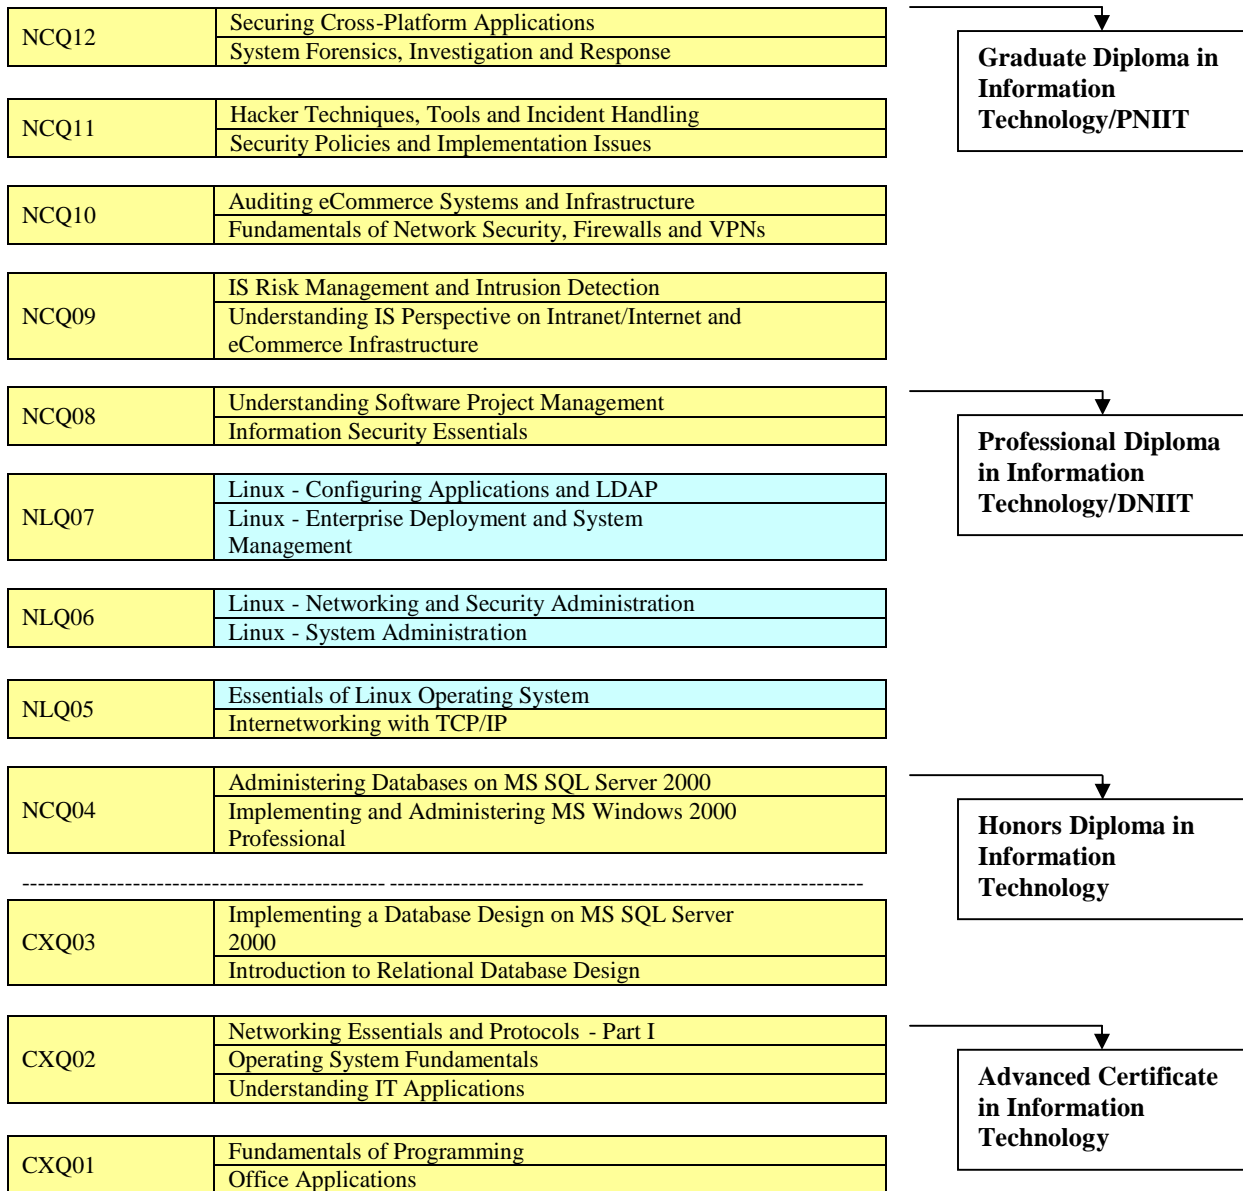

## NETWORK ENGINEERING – LINUX TECHNOLOGIES – 12 QUARTERS

Leading to international Certifications:  
**Microsoft \* Red Hat \* CompTIA**